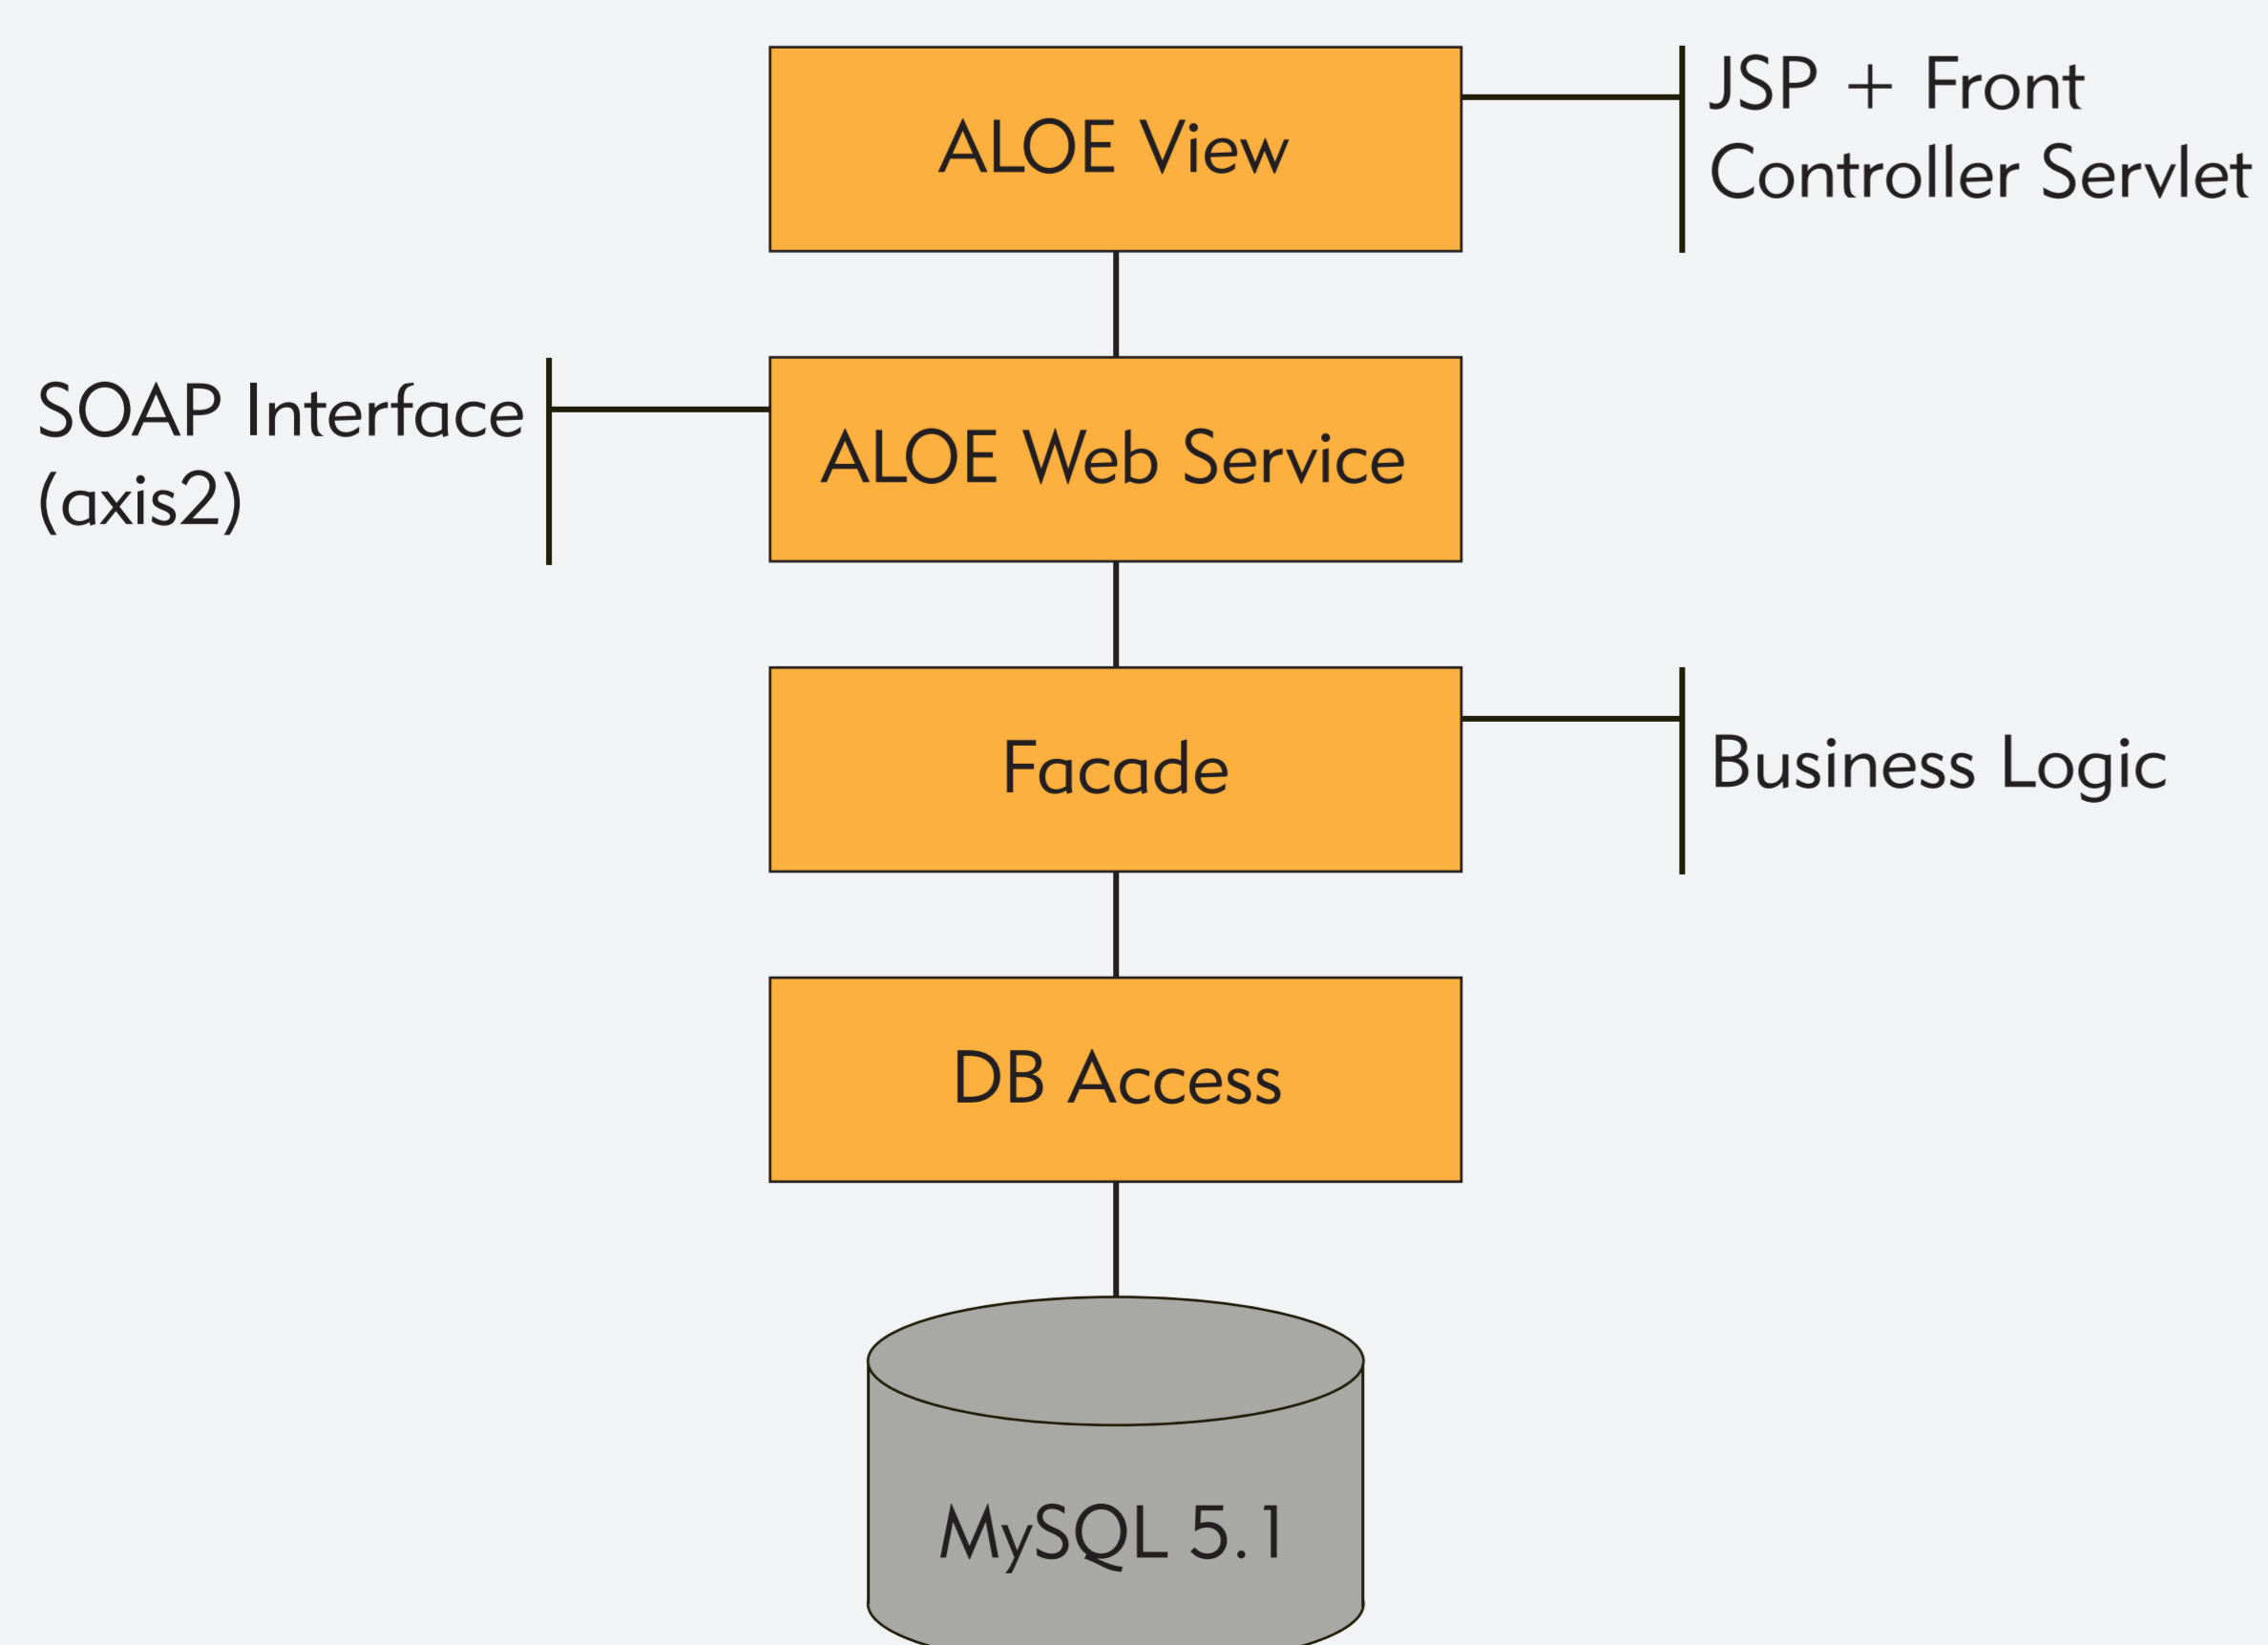

ALOE - A Social Resource and Metadata Hub

Martin Memmel, Rafael Schirru

Knowledge Management Department, DFKI GmbH, Kaiserslautern, Germany

ALOE is a social media sharing platform to realize

- (Intra-/Internet) portals
- "socially enabled" repositories
- management of personal collections (digital resources, bookmarks)

Features

- upload, share and organize arbitrary digital resources and bookmarks
- easy contribution via bookmarklet
- associate arbitrary metadata sets with resources
- tag, rate and comment
- find resources with different search filters
- rank search results according to various criteria
- initiate groups (public, closed, invisible) and communication
- publish as private, public, or for certain groups
- Web Service API (SOAP, REST) for all ALOE functionalities
- easy to adapt for different scenarios
- feed support for various information (to come in ALOE2.0)

Research Topics

- combining user generated content with traditional metadata
- adaptive tag recommendation
- automatic metadata generation
- aggregating different types of metadata
- aggregating context information
- encouraging user participation

Architecture

Recently added resources

Highest rated resources

New Members

Popular Tags